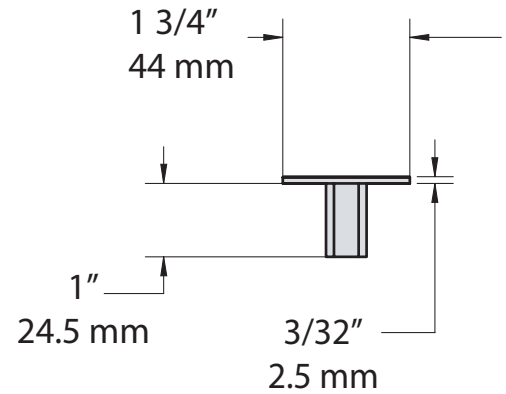

MODERN DESIGN LINEAR DRAINS

P.O. Box 8064, Atlanta, GA 31106  
 p: 877.398.8110 f: 877.388.1239  
 e: support@luxlineardrains.com  
 www.lineardrains.com

► **Stainless Steel Knife Slot**

**Standard Knife Slot Lengths**

Length (Inches)	14"	18"	22"
	14.25" length 12.875" slot	17.375" length 16" slot	23.5" length 22" slot
Finish = Satin Stainless Part No.	KS-14	KS-18	KS-22