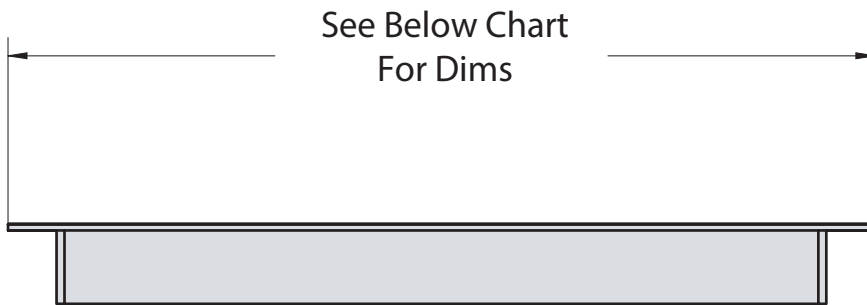

Standard Knife Slot Lengths

Length (Inches)	14"	18"	22"
	14.25" length 12.875" slot	17.375" length 16" slot	23.5" length 22" slot
Finish = Satin Stainless Part No.	KS-14	KS-18	KS-22