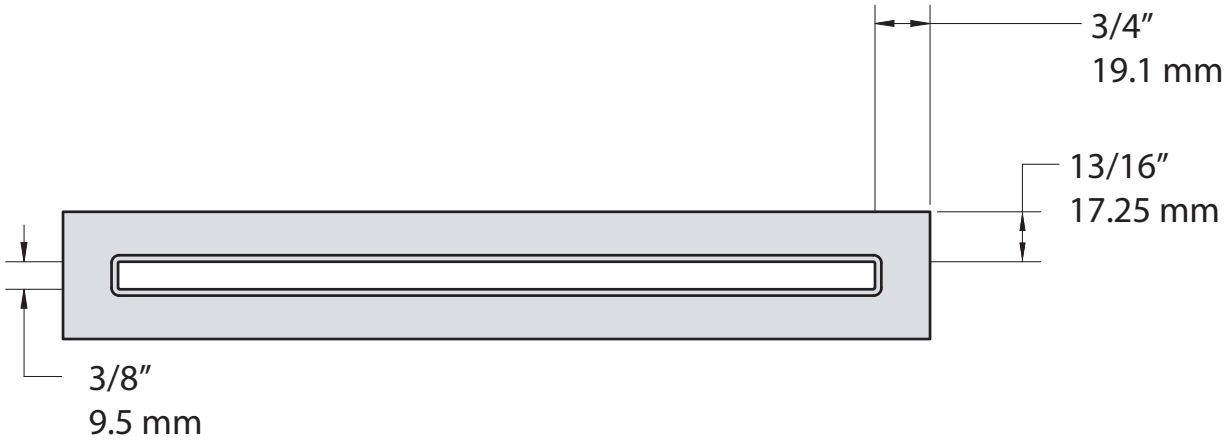

MODERN DESIGN LINEAR DRAINS

P.O. Box 8064, Atlanta, GA 31106  
 p: 877.398.8110 f: 877.388.1239  
 e: support@luxlineardrains.com  
 www.lineardrains.com

► **Stainless Steel Knife Slot**

**Standard Knife Slot Lengths**

Length (Inches)	14"	18"	22"
	14.25" length 12.875" slot	17.375" length 16" slot	23.5" length 22" slot
Finish = Satin Stainless Part No.	KS-14	KS-18	KS-22