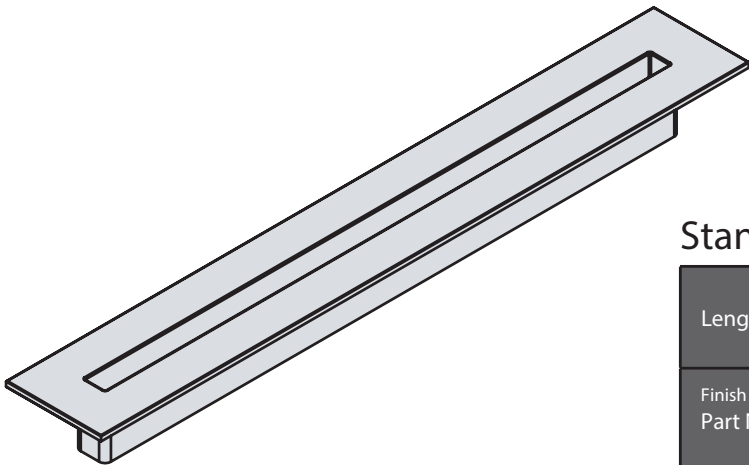

MODERN DESIGN LINEAR DRAINS

P.O. Box 8064, Atlanta, GA 31106  
 p: 877.398.8110 f: 877.388.1239  
 e: support@luxlineardrains.com  
 www.lineardrains.com

► **Stainless Steel Knife Slot**

**Standard Knife Slot Lengths**

Length (Inches)	14"	18"	22"
	14.25" length 12.875" slot	17.375" length 16" slot	23.5" length 22" slot
Finish = Satin Stainless Part No.	KS-14	KS-18	KS-22