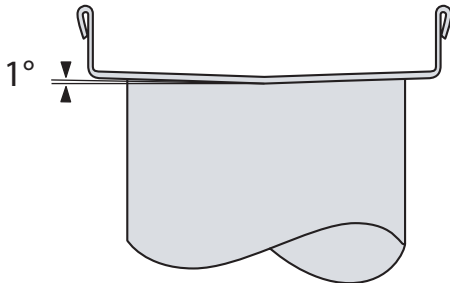

MODERN DESIGN LINEAR DRAINS

P.O. Box 8064, Atlanta, GA 31106
 p: 877.398.8110 f: 877.388.1239
 e: support@luxlineardrains.com
 www.lineardrains.com

▶ Linear Shower Drain - Roman

See Chart
Below

Grate Removable From
Channel for Easy Cleaning

Threaded Male
Adapter Included

Section A-A'

Standard Linear Drain Lengths

Length (Inches)	26"	30"	36"	40"	48"	60"
Finish = Satin Stainless Part No.	RN-26	RN-30	RN-36	RN-40	RN-48	RN-60