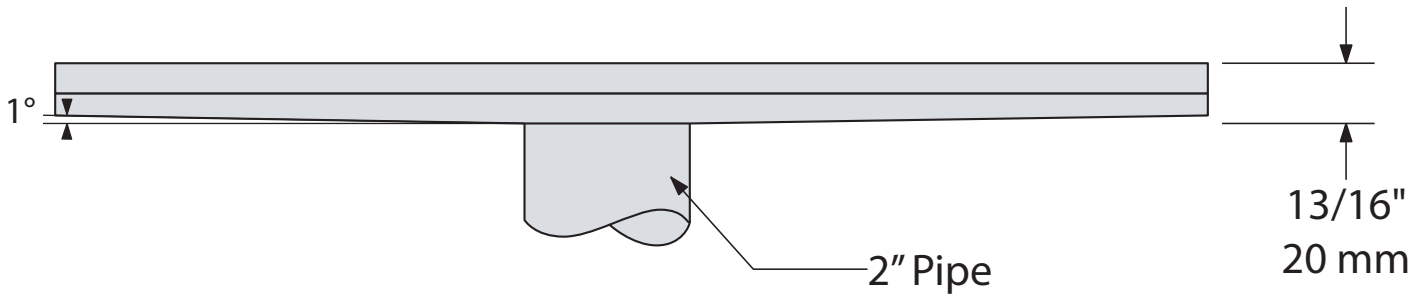

MODERN DESIGN LINEAR DRAINS

P.O. Box 8064, Atlanta, GA 31106
 p: 877.398.8110 f: 877.388.1239
 e: support@luxlineardrains.com
 www.lineardrains.com

▶ Linear Shower Drain - Roman

See Chart
Below

Grate Removable From
Channel for Easy Cleaning

Threaded Male
Adapter Included

Section A-A'

Standard Linear Drain Lengths

Length (Inches)	26"	30"	36"	40"	48"	60"
Finish = Satin Stainless Part No.	RN-26	RN-30	RN-36	RN-40	RN-48	RN-60