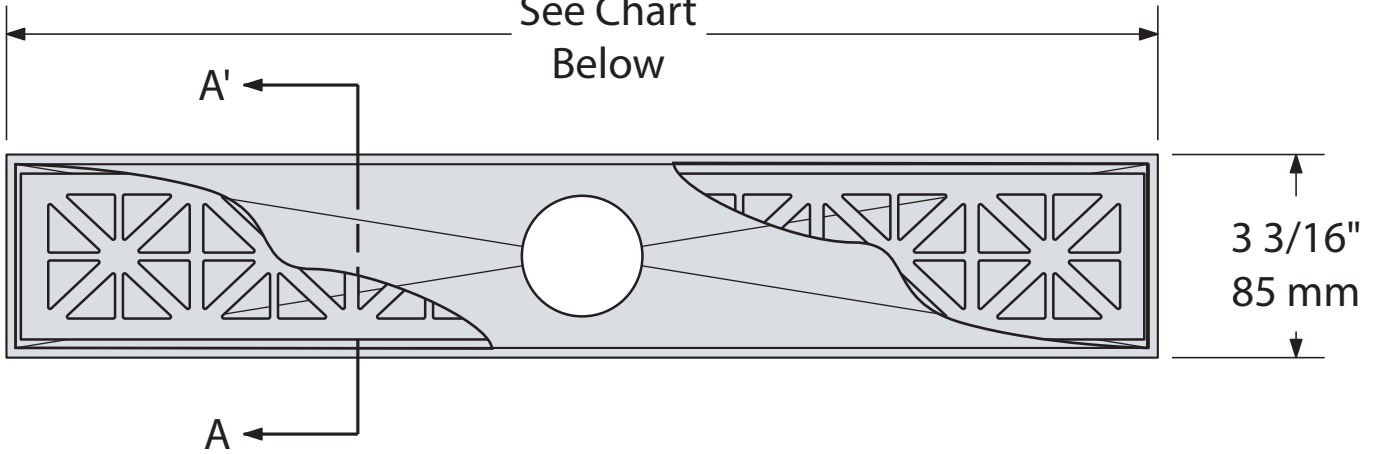

MODERN DESIGN LINEAR DRAINS

P.O. Box 8064, Atlanta, GA 31106
 p: 877.398.8110 f: 877.388.1239
 e: support@luxlineardrains.com
 www.lineardrains.com

▶ Linear Shower Drain - Roman

See Chart
Below

Grate Removable From
Channel for Easy Cleaning

Threaded Male
Adapter Included

Section A-A'

Standard Linear Drain Lengths

Length (Inches)	26"	30"	36"	40"	48"	60"
Finish = Satin Stainless Part No.	RN-26	RN-30	RN-36	RN-40	RN-48	RN-60