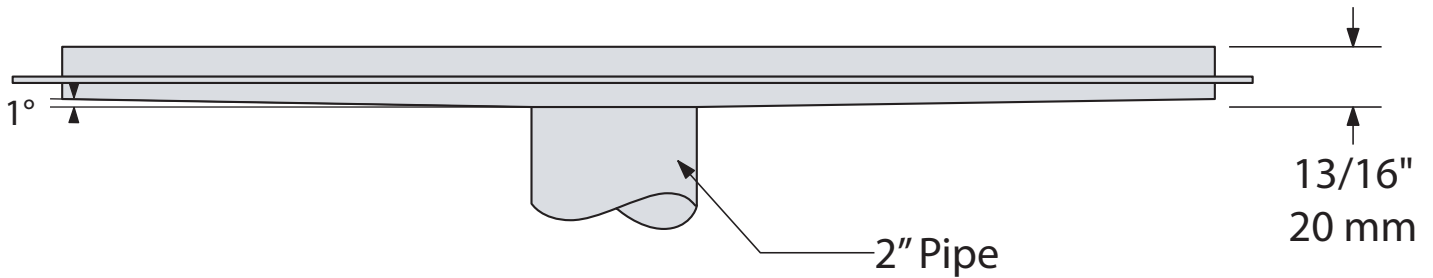

MODERN DESIGN LINEAR DRAINS

P.O. Box 8064, Atlanta, GA 31106
 p: 877.398.8110 f: 877.388.1239
 e: support@luxlineardrains.com
 www.lineardrains.com

▶ Linear Shower Drain - Pattern Flange Edge

Section A-A'

Standard Linear Drain Lengths

Length (Inches)	26"	30"	36"	40"	48"	60"
Finish = Satin Stainless Part No.	SP-26-FE	SP-30-FE	SP-36-FE	SP-40-FE	SP-48-FE	SP-60-FE