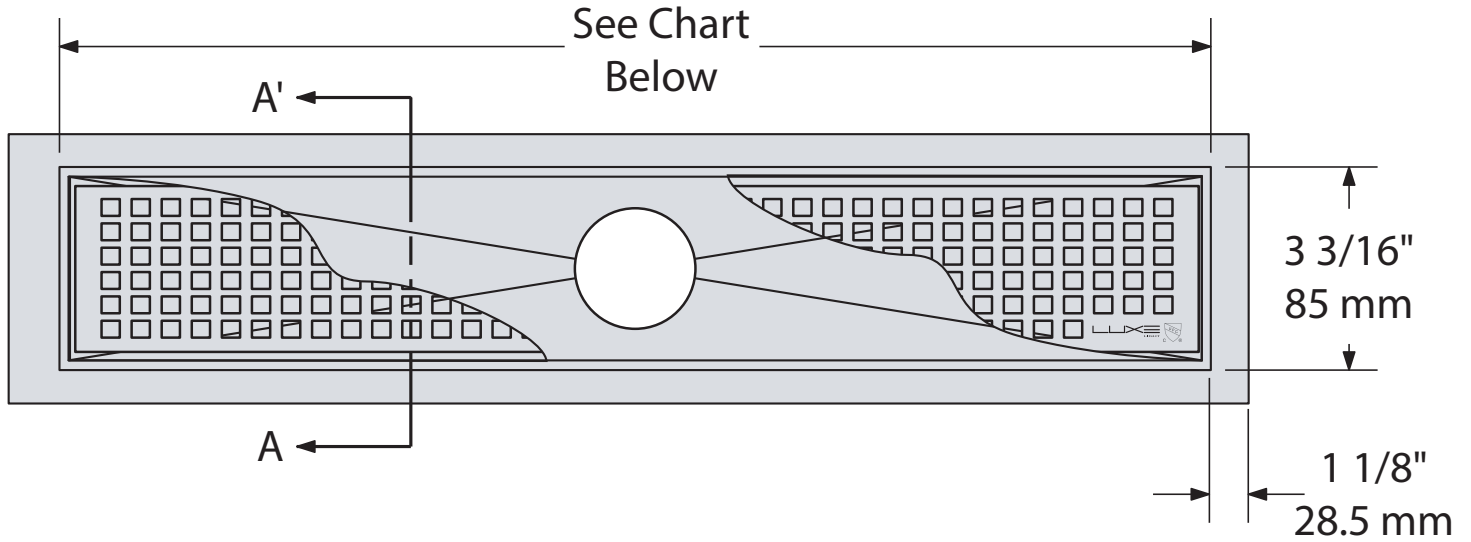

MODERN DESIGN LINEAR DRAINS

P.O. Box 8064, Atlanta, GA 31106
 p: 877.398.8110 f: 877.388.1239
 e: support@luxlineardrains.com
 www.lineardrains.com

▶ Linear Shower Drain - Pattern Flange Edge

Section A-A'

Standard Linear Drain Lengths

Length (Inches)	26"	30"	36"	40"	48"	60"
Finish = Satin Stainless Part No.	SP-26-FE	SP-30-FE	SP-36-FE	SP-40-FE	SP-48-FE	SP-60-FE