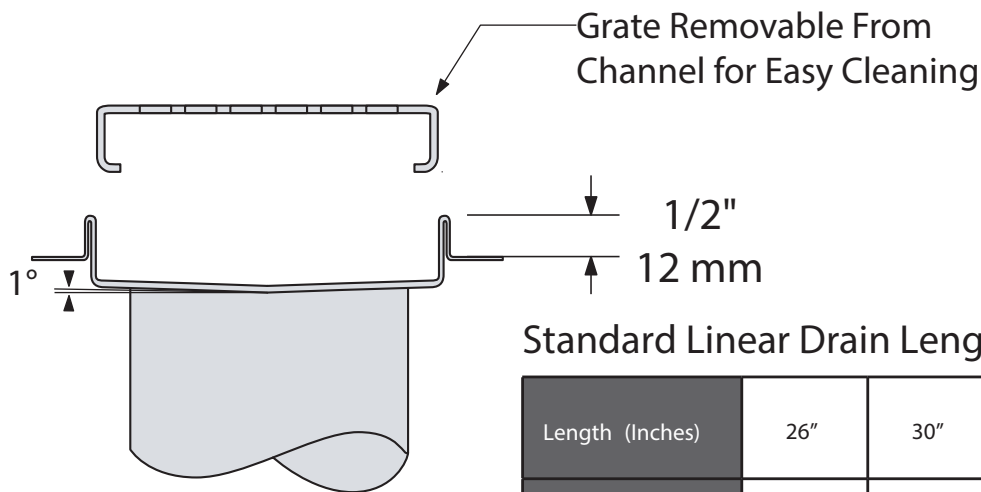

MODERN DESIGN LINEAR DRAINS

P.O. Box 8064, Atlanta, GA 31106
 p: 877.398.8110 f: 877.388.1239
 e: support@luxlineardrains.com
 www.lineardrains.com

▶ Linear Shower Drain - Pattern Flange Edge

Section A-A'

Standard Linear Drain Lengths

Length (Inches)	26"	30"	36"	40"	48"	60"
Finish = Satin Stainless Part No.	SP-26-FE	SP-30-FE	SP-36-FE	SP-40-FE	SP-48-FE	SP-60-FE