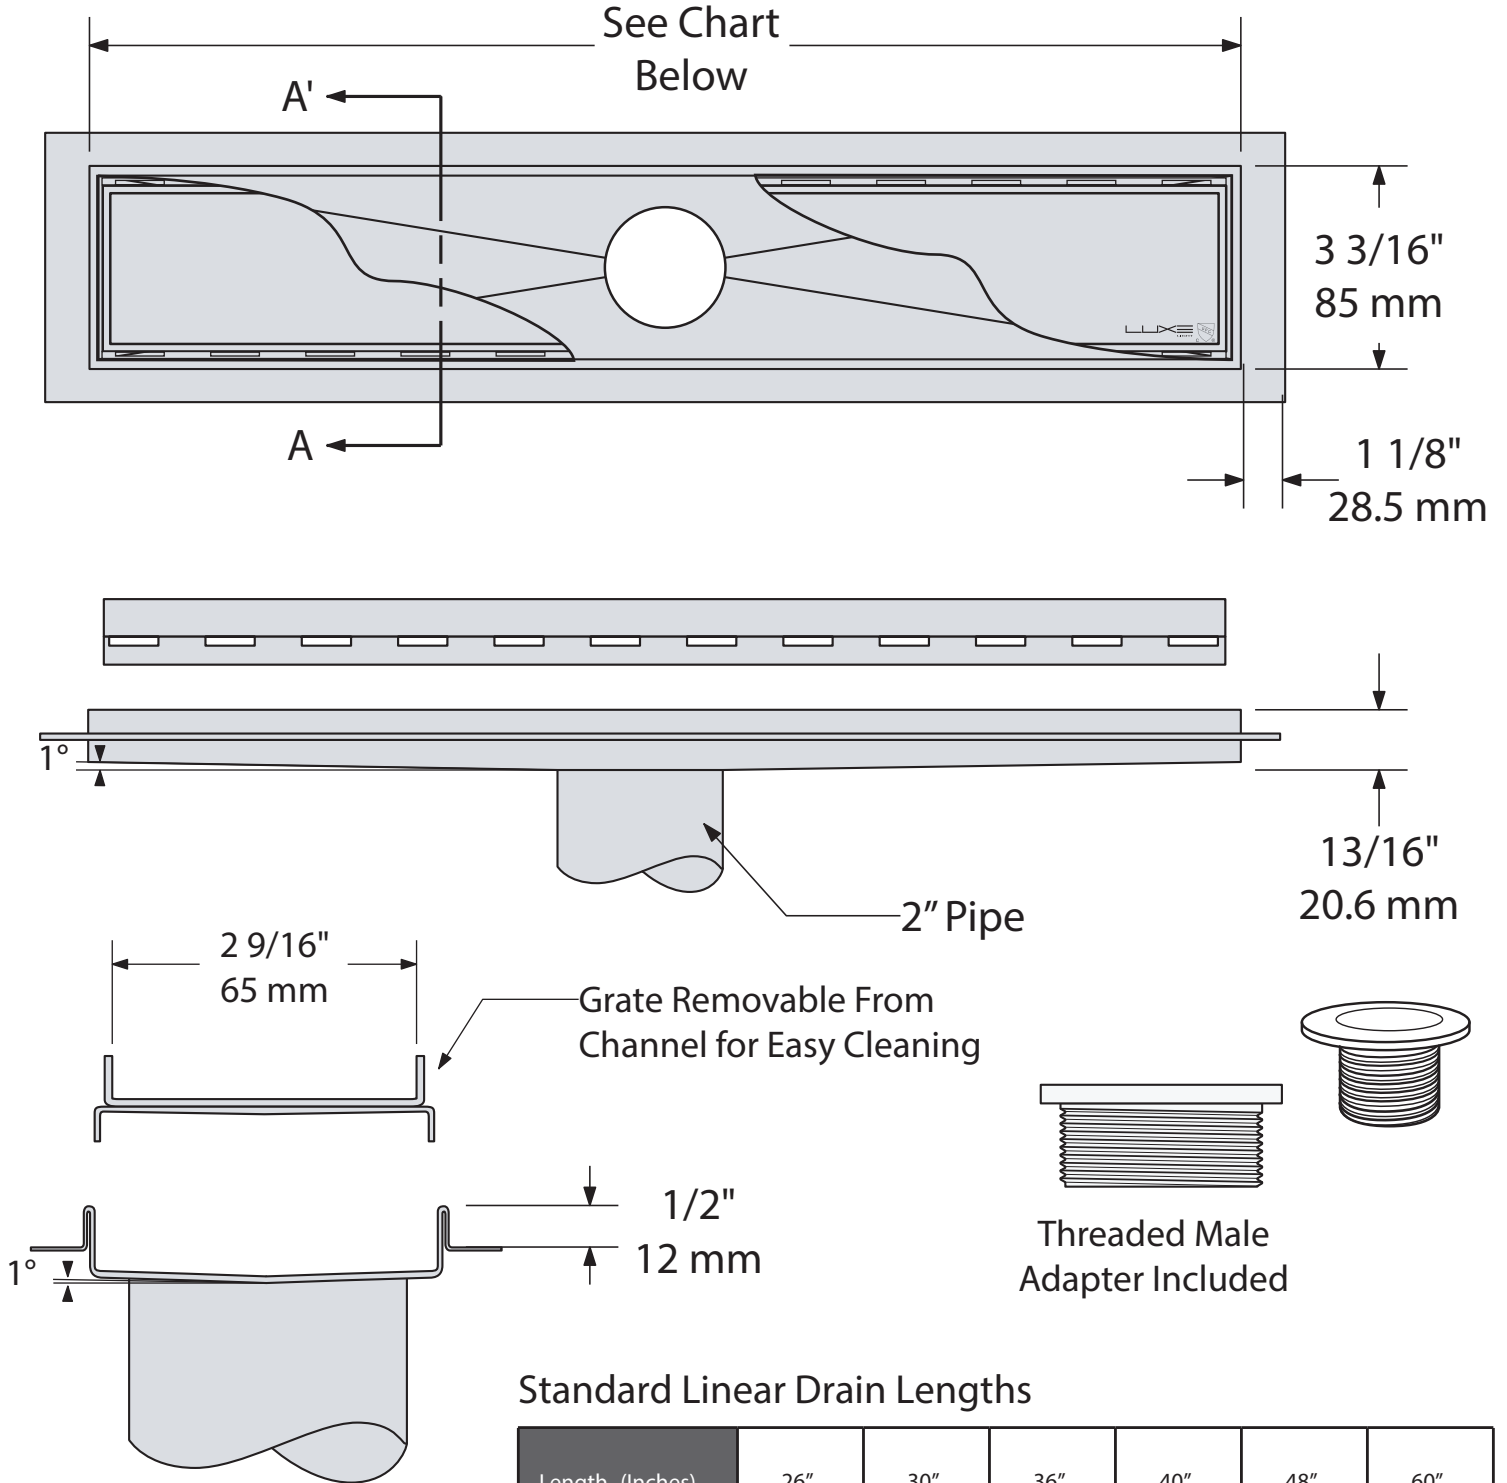

MODERN DESIGN LINEAR DRAINS

P.O. Box 8064, Atlanta, GA 31106
 p: 877.398.8110 f: 877.388.1239
 e: support@luxelineardrains.com
 www.lineardrains.com

▶ Linear Shower Drain - Tile Insert Flange Edge

Standard Linear Drain Lengths

Length (Inches)	26"	30"	36"	40"	48"	60"
Finish = Satin Stainless Part No.	TI-26-FE	TI-30-FE	TI-36-FE	TI-40-FE	TI-48-FE	TI-60-FE