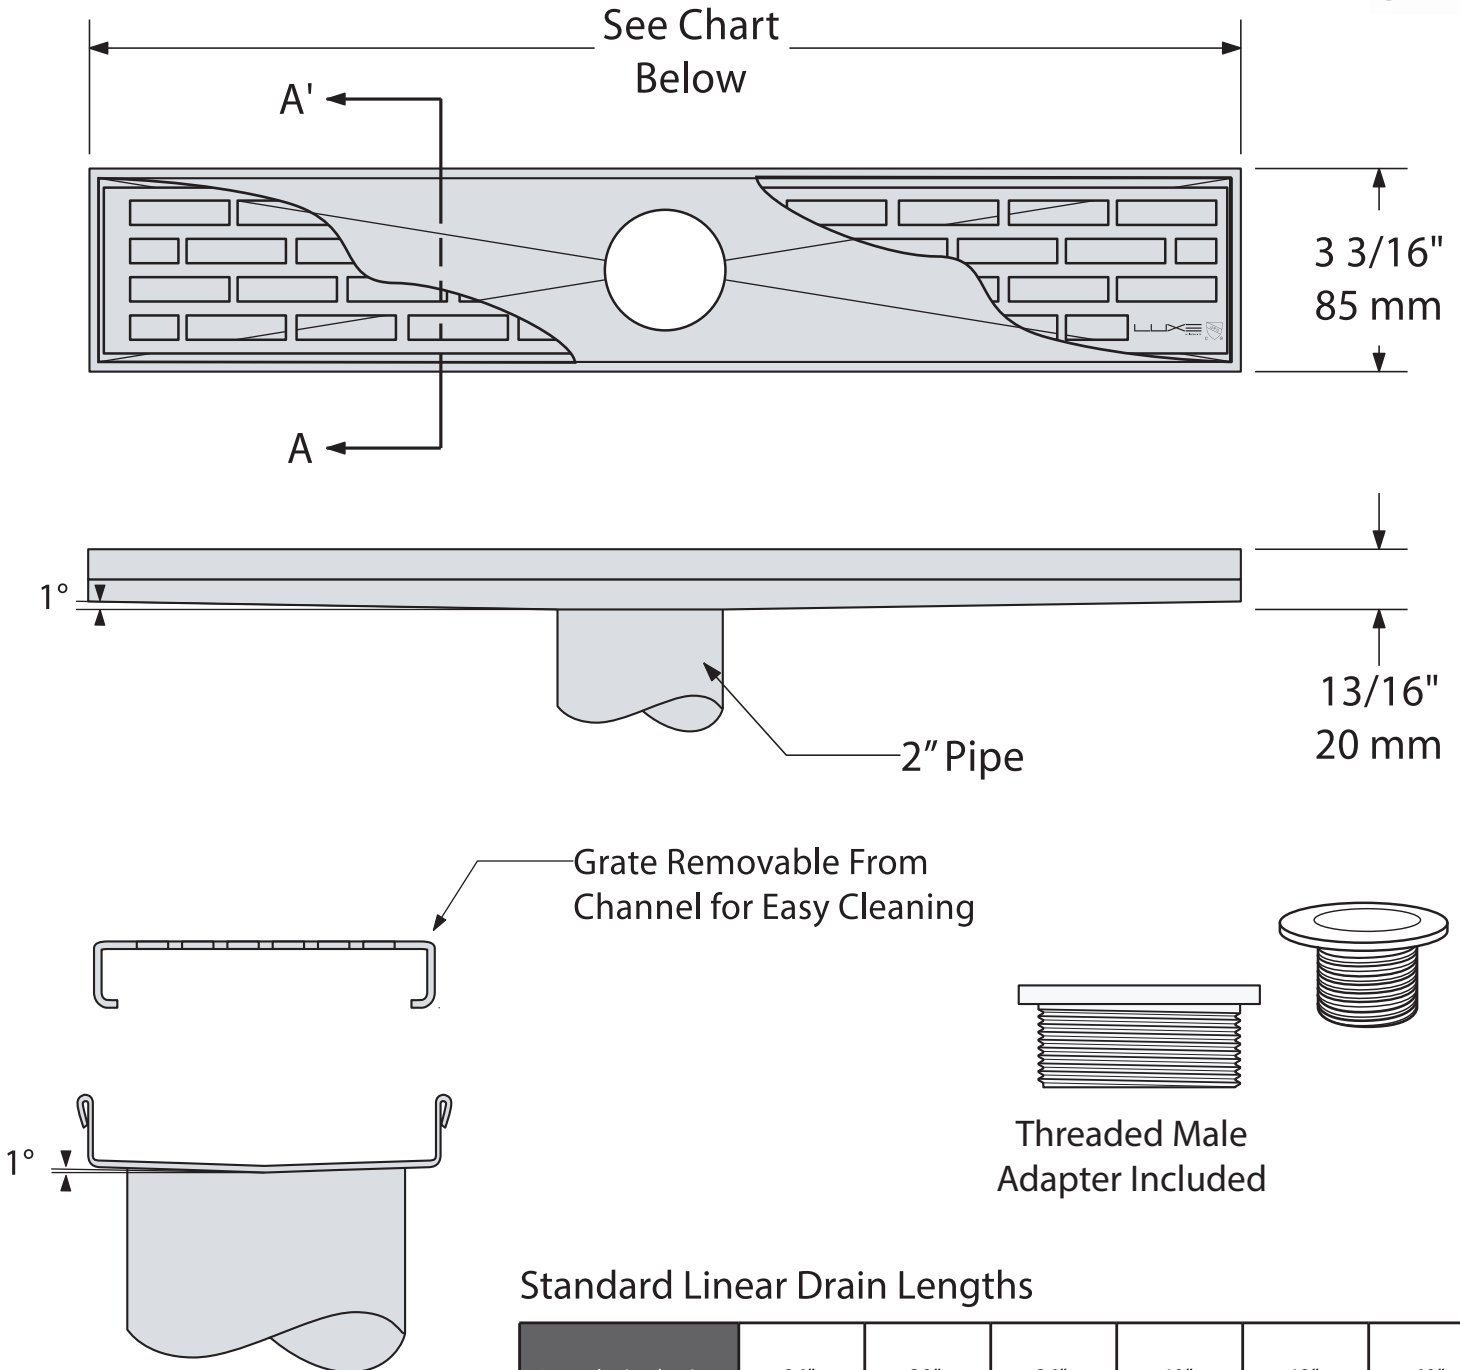

LINEAR DRAINS

P.O. Box 8064, Atlanta, GA 31106
 p: 877.398.8110 f. 877.388.1239
 e: sales@lineardrains.com
 www.lineardrains.com

▶ Linear Shower Drain - Subway

Standard Linear Drain Lengths

Length (Inches)	26"	30"	36"	40"	48"	60"
Finish = Satin Stainless Part No.	SW-26	SW-30	SW-36	SW-40	SW-48	SW-60