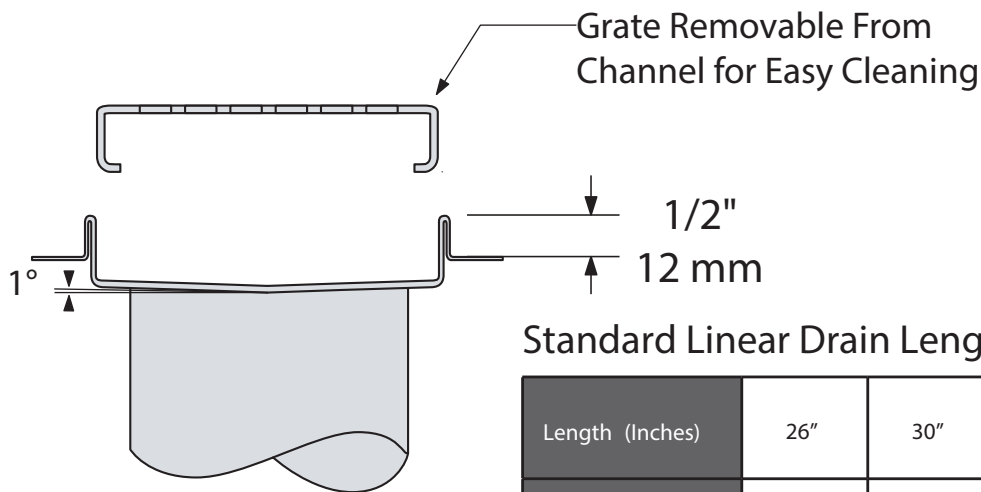

MODERN DESIGN LINEAR DRAINS

P.O. Box 8064, Atlanta, GA 31106  
 p: 877.398.8110 f: 877.388.1239  
 e: sales@lineardrains.com  
 www.lineardrains.com

▶ Linear Shower Drain - Pattern Flange Edge

Section A-A'

Standard Linear Drain Lengths

Length (Inches)	26"	30"	36"	40"	48"	60"
Finish = Satin Stainless Part No.	SP-26-FE	SP-30-FE	SP-36-FE	SP-40-FE	SP-48-FE	SP-60-FE