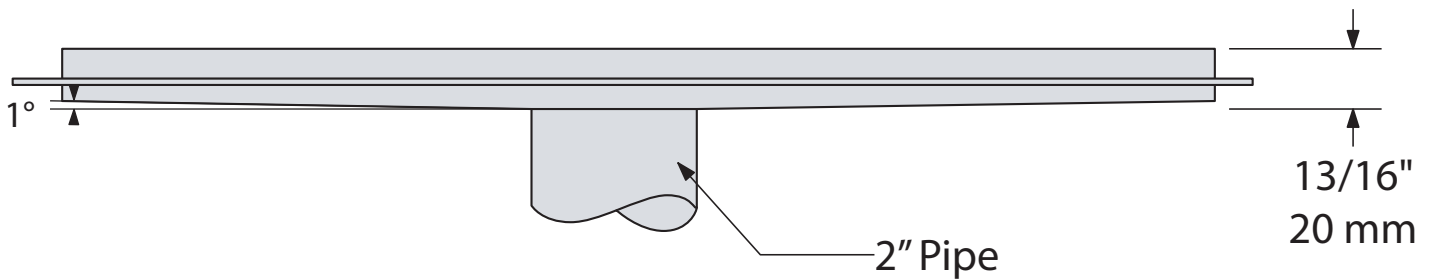

MODERN DESIGN LINEAR DRAINS

P.O. Box 8064, Atlanta, GA 31106  
 p: 877.398.8110 f: 877.388.1239  
 e: sales@lineardrains.com  
 www.lineardrains.com

▶ Linear Shower Drain - Pattern Flange Edge

Section A-A'

Standard Linear Drain Lengths

Length (Inches)	26"	30"	36"	40"	48"	60"
Finish = Satin Stainless Part No.	SP-26-FE	SP-30-FE	SP-36-FE	SP-40-FE	SP-48-FE	SP-60-FE