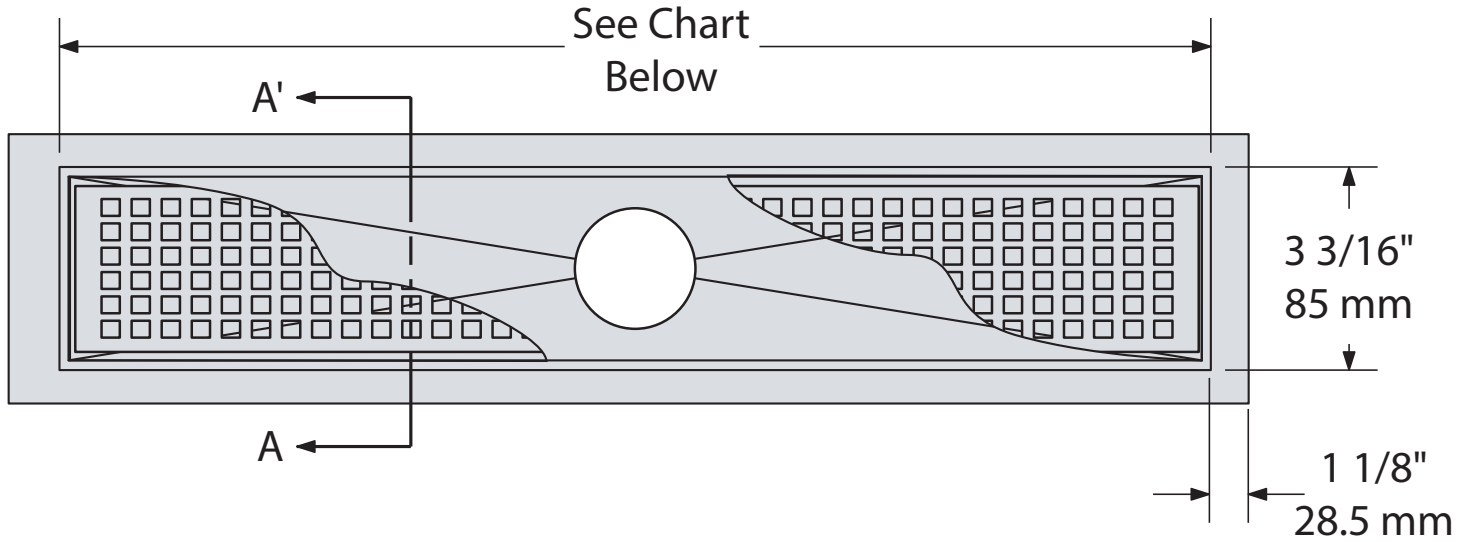

MODERN DESIGN LINEAR DRAINS

P.O. Box 8064, Atlanta, GA 31106  
 p: 877.398.8110 f: 877.388.1239  
 e: sales@lineardrains.com  
 www.lineardrains.com

▶ Linear Shower Drain - Pattern Flange Edge

Section A-A'

Standard Linear Drain Lengths

Length (Inches)	26"	30"	36"	40"	48"	60"
Finish = Satin Stainless Part No.	SP-26-FE	SP-30-FE	SP-36-FE	SP-40-FE	SP-48-FE	SP-60-FE