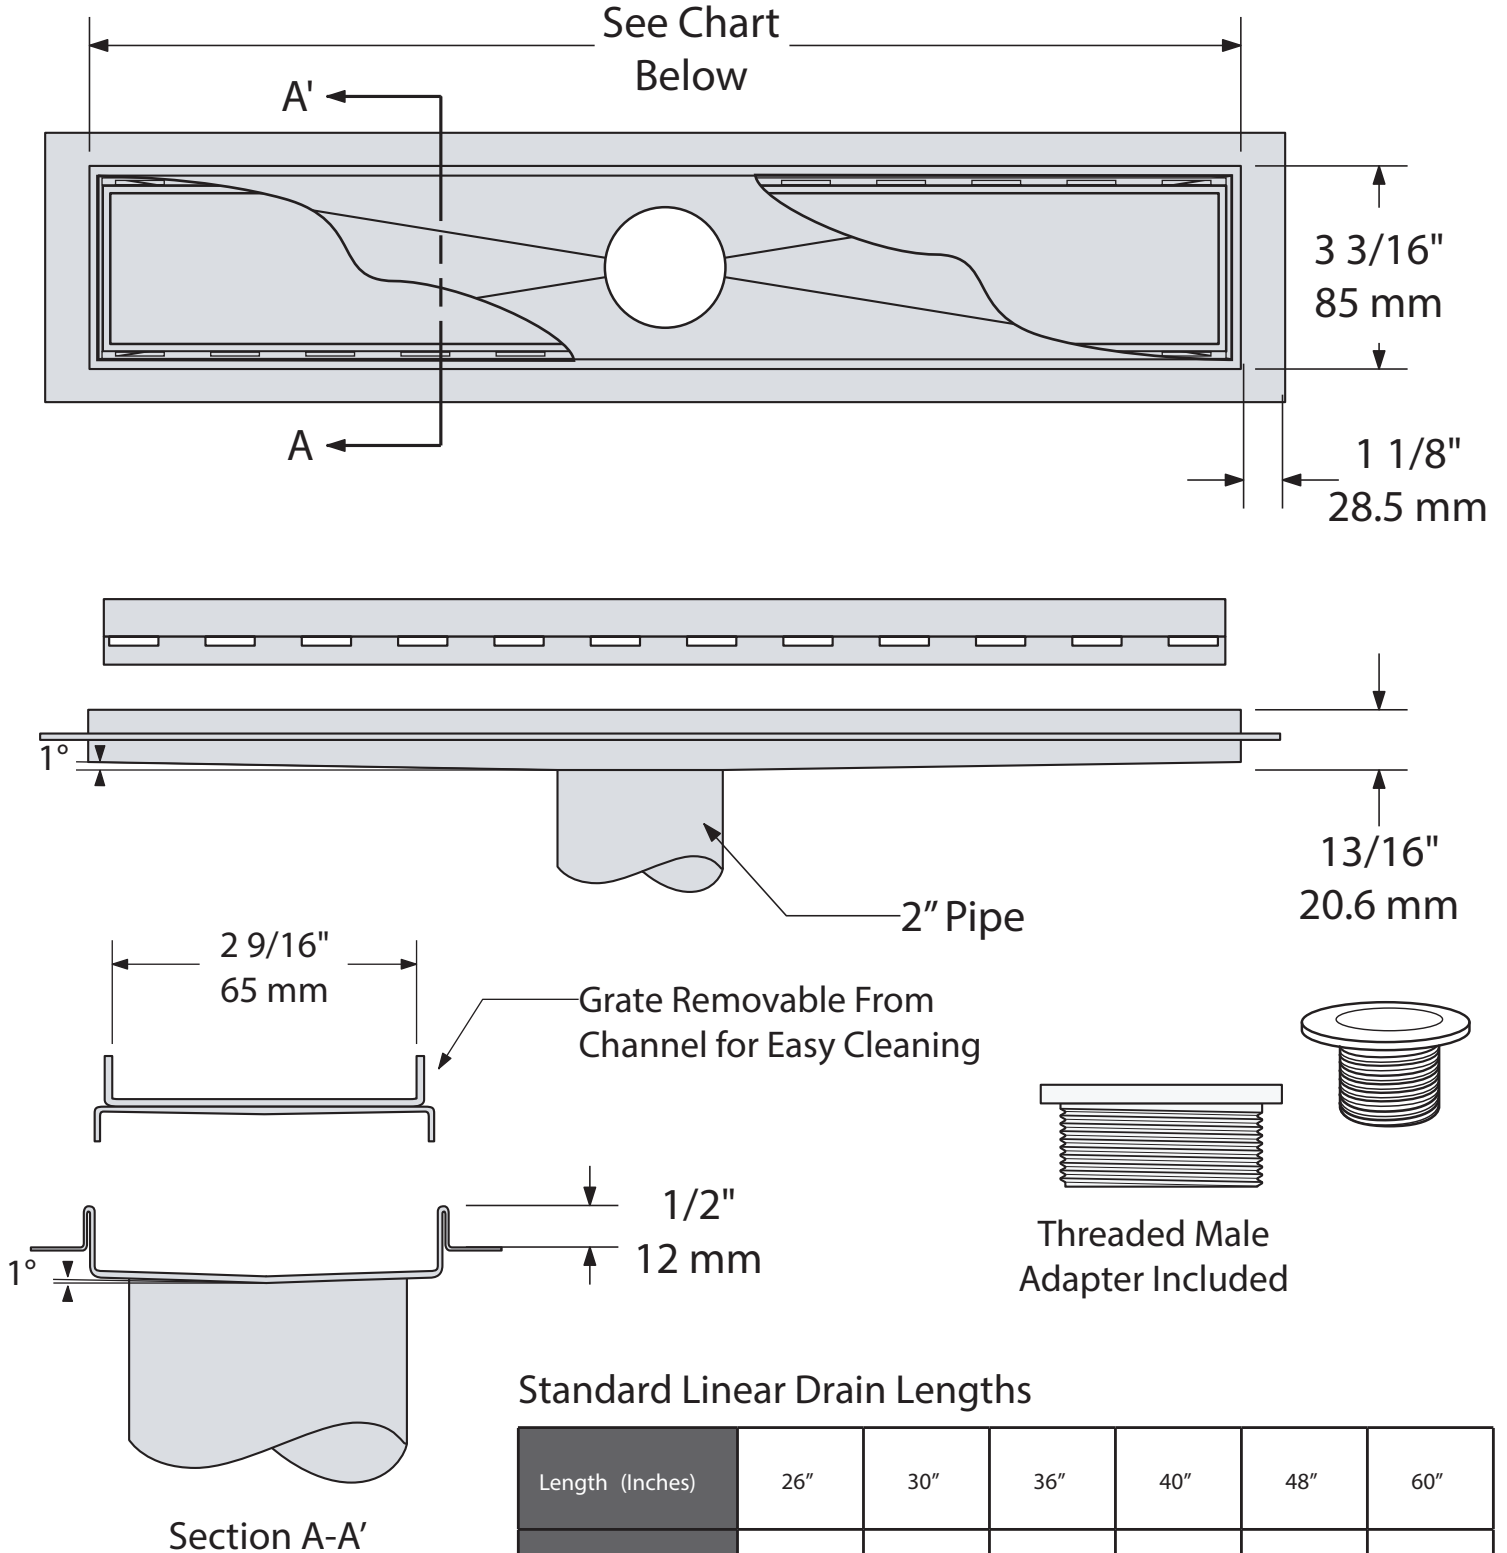

MODERN DESIGN LINEAR DRAINS

P.O. Box 8064, Atlanta, GA 31106
 p: 877.398.8110 f: 877.388.1239
 e: sales@lineardrains.com
 www.lineardrains.com

▶ Linear Shower Drain - Tile Insert Flange Edge

Standard Linear Drain Lengths

Length (Inches)	26"	30"	36"	40"	48"	60"
Finish = Satin Stainless Part No.	TI-26-FE	TI-30-FE	TI-36-FE	TI-40-FE	TI-48-FE	TI-60-FE